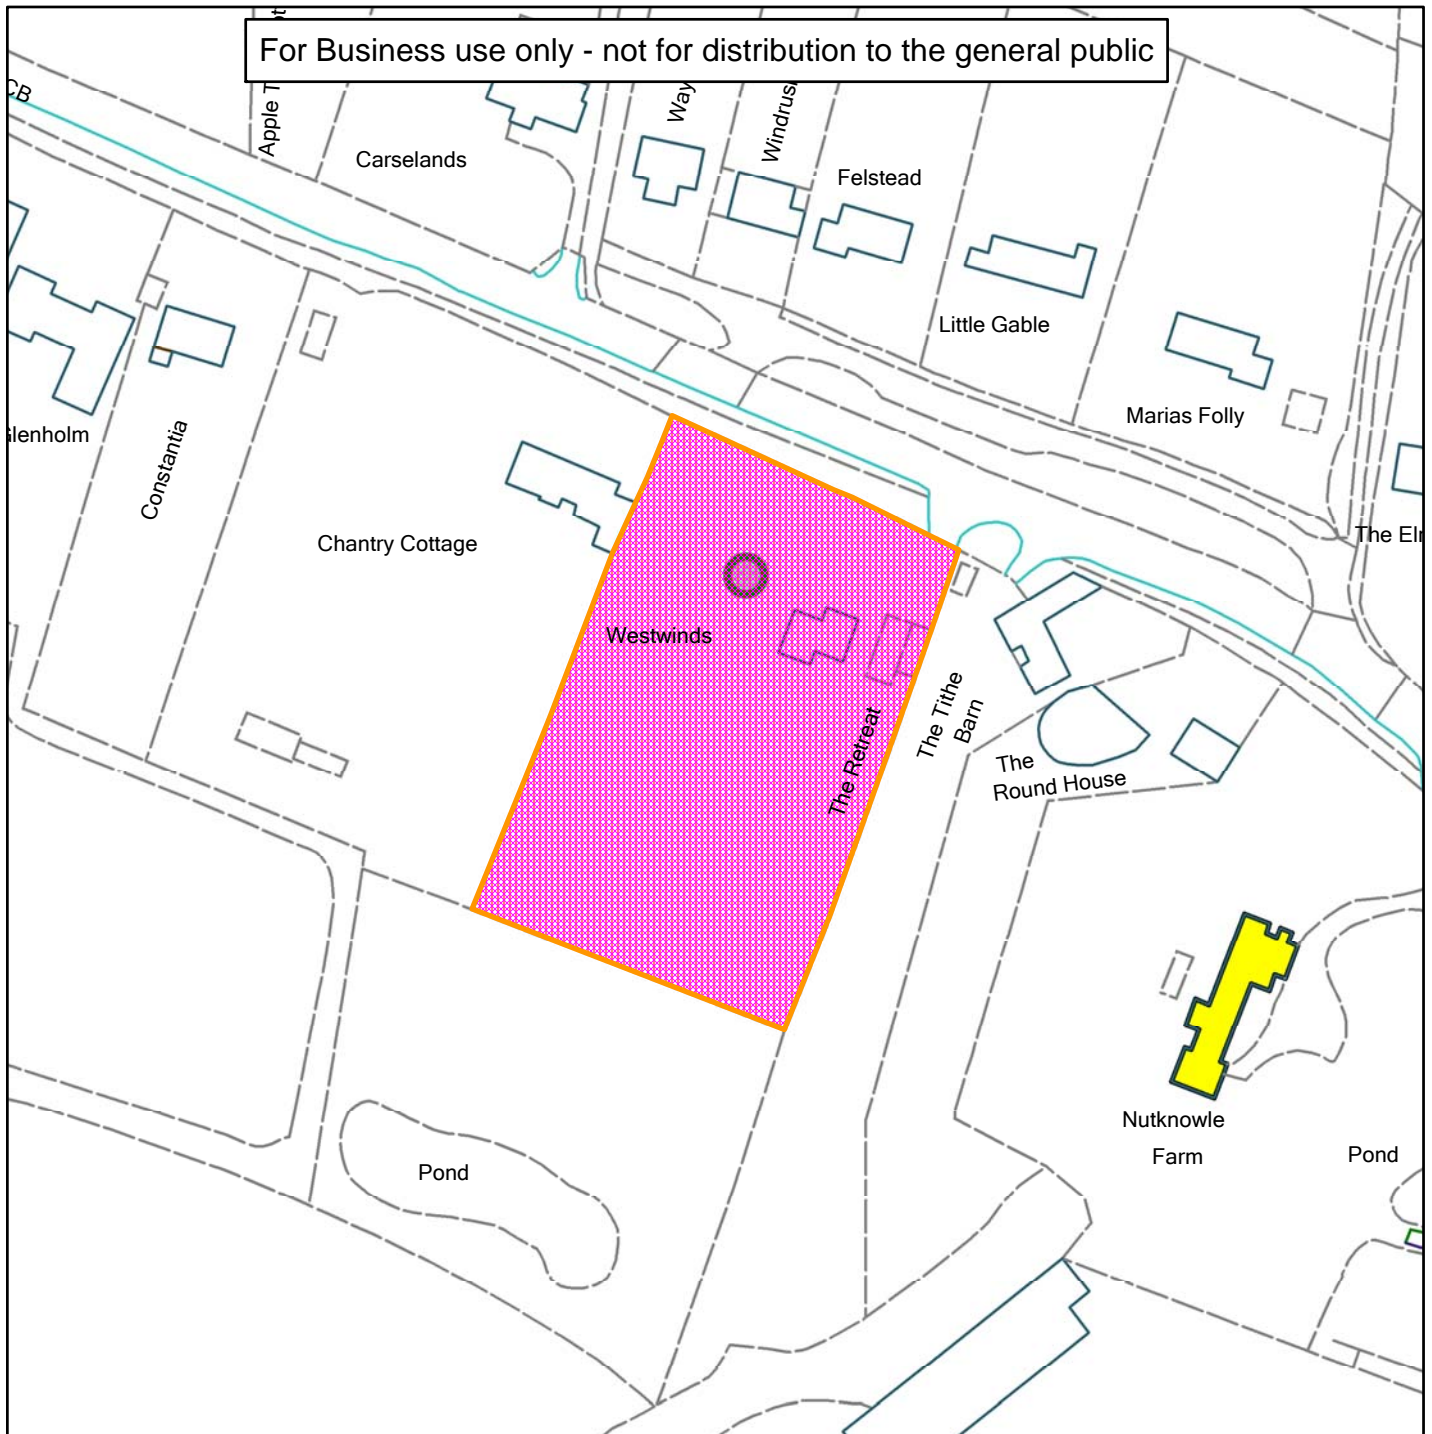

West Winds

For Business use only - not for distribution to the general public

Scale: 1:1,250

Reproduced from the Ordnance Survey map with permission of the Controller of Her Majesty's Stationery Office © Crown Copyright 2012.

Unauthorised reproduction infringes Crown Copyright and may lead to prosecution or civil proceedings.

Organisation	Horsham District Council
Department	
Comments	
Date	05/01/2017
MSA Number	100023865